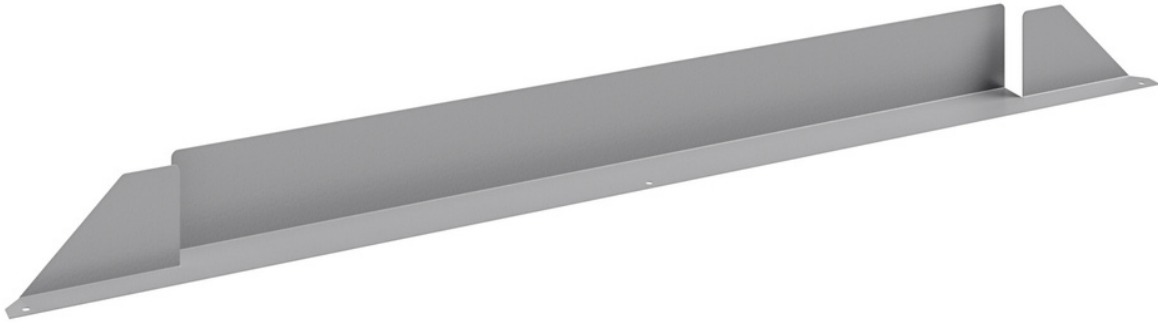

# UNIVERSAL MODESTY PANEL WIRE RACEWAY

### Wire Raceways for Modesty Panels Above:

Part #	Description	Weight
9136	Wire Raceway bolt on to 36" Modesty Panel	2 lbs.
9137	Wire Raceway bolt on to 48" Modesty Panel	3 lbs.
9138	Wire Raceway bolt on to 60" Modesty Panel	3 lbs.
9139	Wire Raceway bolt on to 72" Modesty Panel	4 lbs.

### Specifications & Options

- **Construction:** Fabricated Steel 20 Gage
- **Unfinished / Raw**
- **Finish:** Powder coat finish as standard, 12 available colors
- **Special Lengths:** Quoted upon request